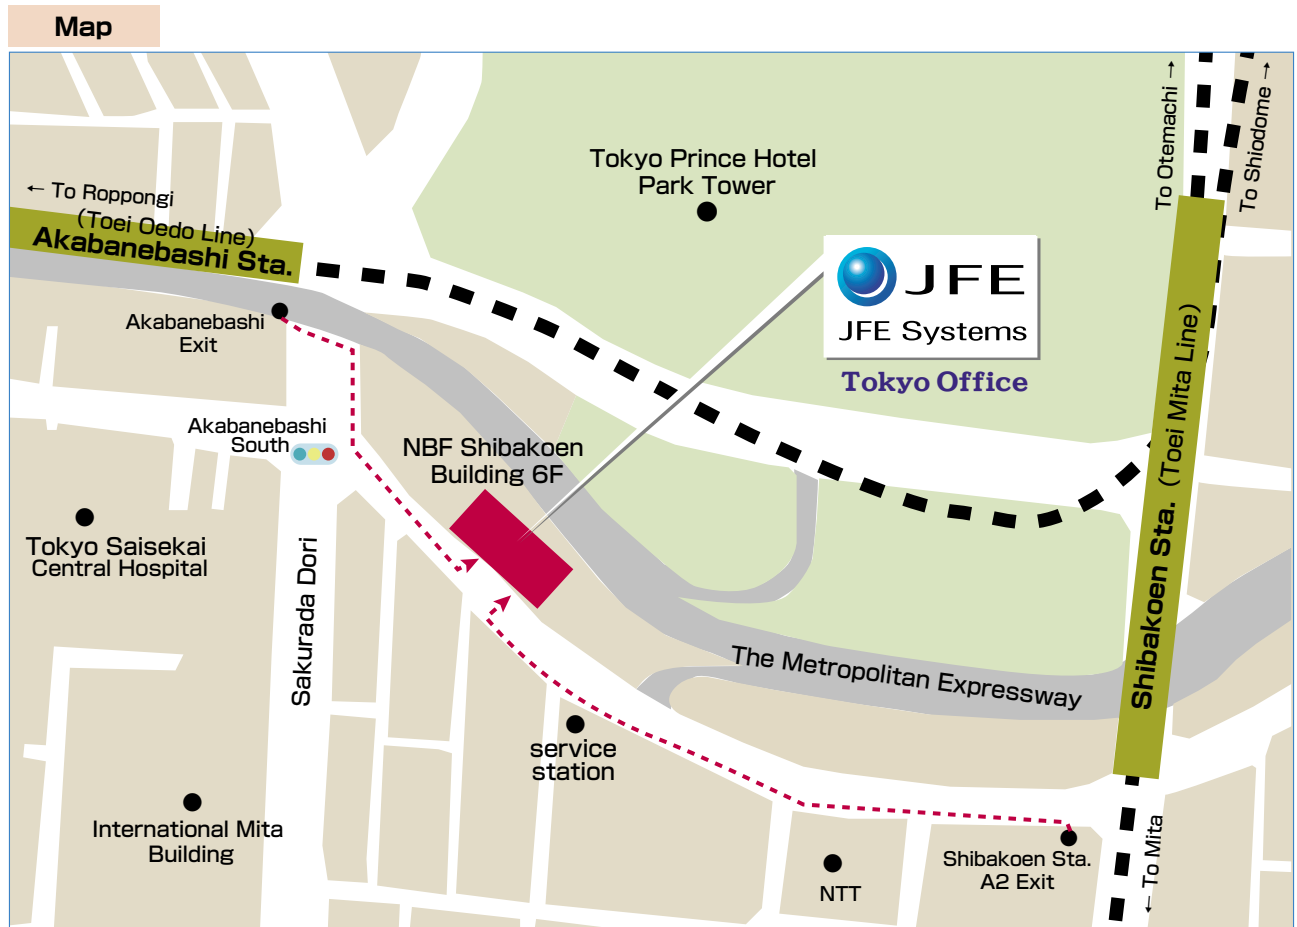

# Access to JFE Systems Tokyo Office

NBF Shibakoen Building 6F, 3-2-18, Shiba, Minato-ku, Tokyo 105-0014  
Telephone: +81-3-5418-6800 Facsimile: +81-3-5442-6750

※ The shortest route from station.

## ◎ Access

Toei Oedo Line, 2 minutes walk from Akabanebashi Station (Akabanebashi Exit).  
Toei Mita Line, 4 minutes walk from Shibakoen Station (A2 Exit).