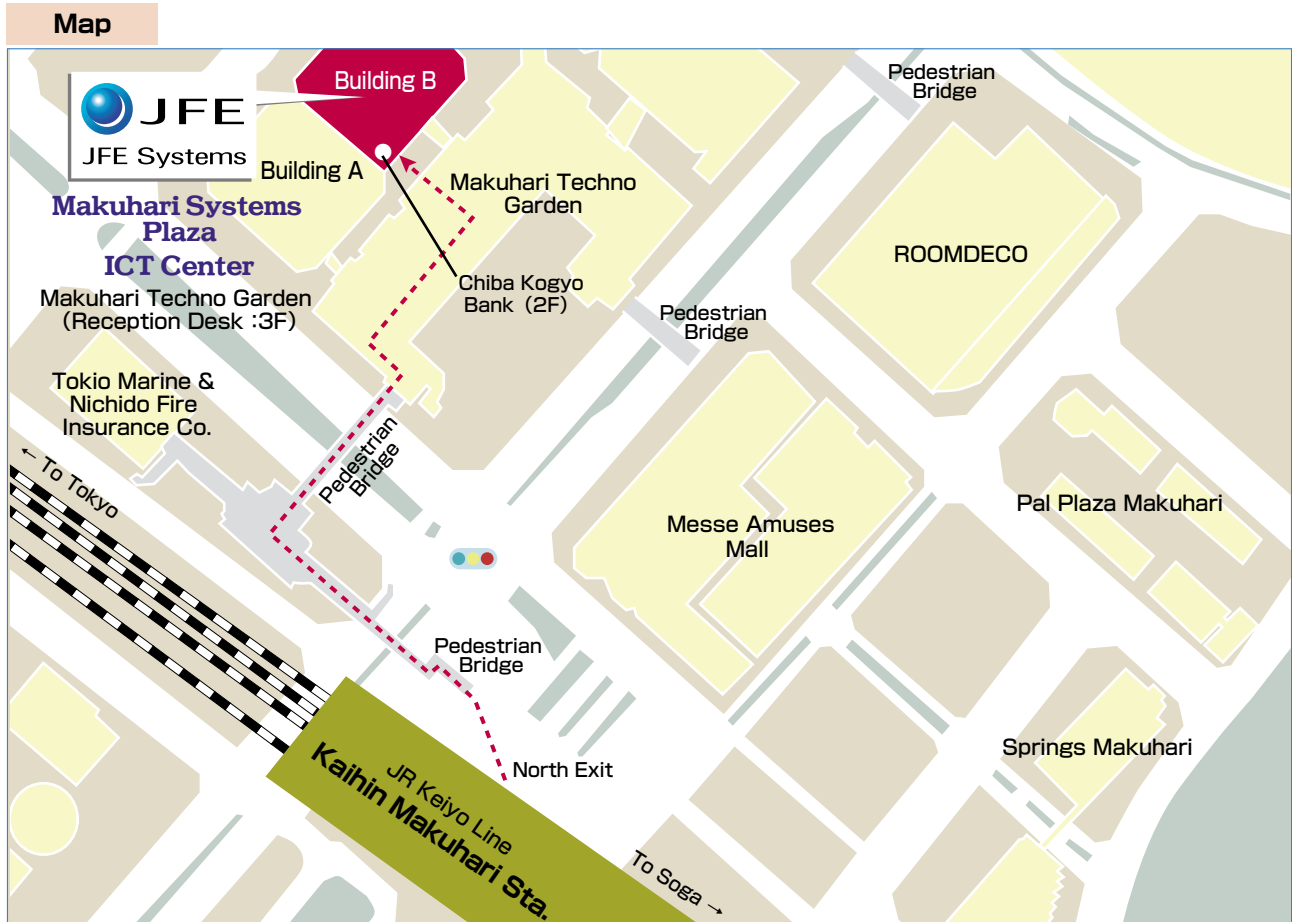

# Access to JFE Systems Makuhari Systems Plaza

Makuhari Techno Garden B. 3F,4F,16F, 1-3 Nakase,Mihama-ku,Chiba,Chiba 261-8501  
(Makuhari Systems Plaza) Telephone: +81-43-296-8411 Facsimile: +81-43-296-8417  
(ICT Center) Telephone: +81-43-296-6986 Facsimile: +81-43-296-8401

※ ←---The shortest route from station.

## ◎ Access

JR Keiyo Line, 5 minutes Walk from Kaihin Makuhari Station (North Exit).