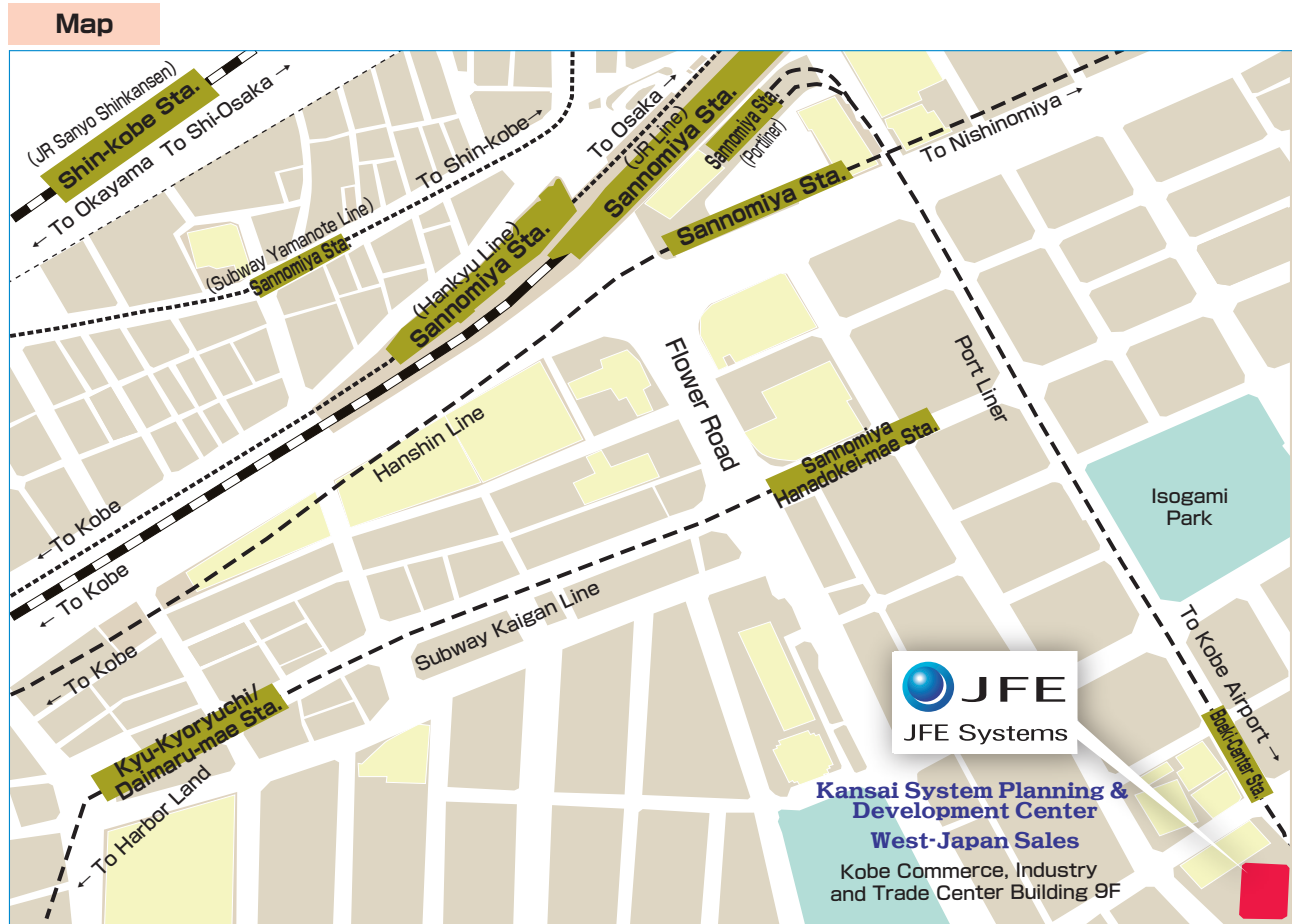

Access to JFE Systems Kansai Office

5-1-4 Hamabe-dori, Chuo-ku Kobe, Hyogo (kobe Commerce, Industry and Trade Center Building 9F) 651-0083
Telephone: +81-78-232-5755 Facsimile: +81-78-232-5338

◎ Access

JR Sanyo Shinkansen Line, 5minutes by taxi from Shi-Kobe Station.
JR Tokaido Main Line/Hankyu Kobe Line/Hanshin Electric Railway Main Line/Municipal Subway Yamanote Line, 10 minutes Walk from Sannomiya Station (South Exit).
Beside of Boeki Center Station (Port Liner).