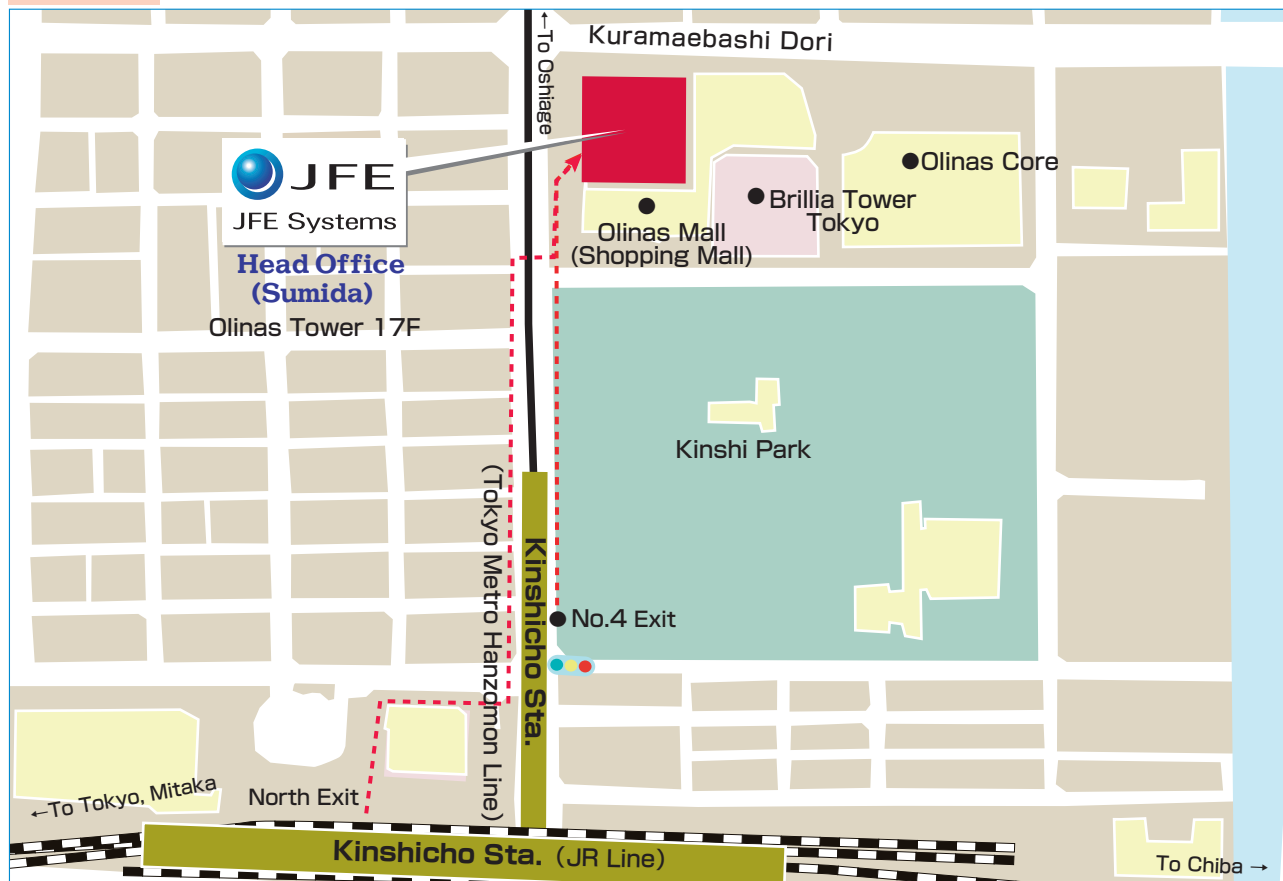

# ■ Access to JFE Systems Head Office (Sumida)

Olinas Tower 17F, 4-1-3,Taihei,Sumida-ku,Tokyo 130-0012

(General) Telephone: +81-3-5637-2100 Facsimile: +81-3-5637-2400

(Sales)Telephone: +81-3-5637-2159 Facsimile: +81-3-5637-2548

## Map

※ ←... The shortest route from station.

## ◎ Access

JR Sobu Line, 7 minutes walk from Kinshicho Station (North Exit).

Tokyo Metro Hanzomon Line, 5 minutes walk from Kinshicho Station (No.4 Exit).