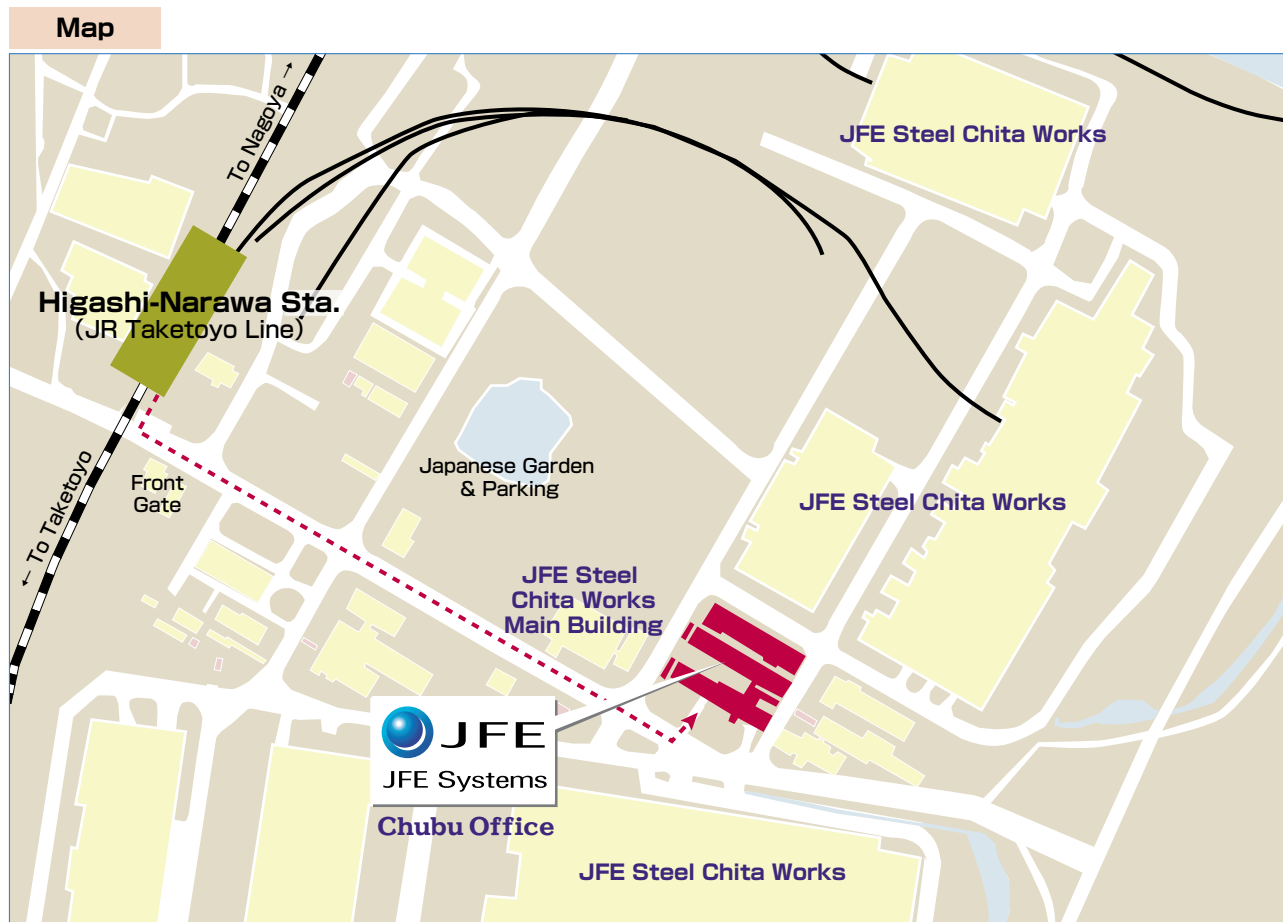

Access to JFE Systems Chubu Office

1-1 Kawasaki-cho, Handa, Aichi (In JFE Steel Chita Works) 475-8611
(Chubu Office) Telephone: +81-569-24-2230 Facsimile: +81-569-24-2026
(Chubu Area Business) Telephone: +81-569-24-2235 Facsimile: +81-569-24-2026

※ ←---The shortest route from station.

◎ Access

JR Taketoyo Line 5 minutes Walk from Higashi-Narawa Station.