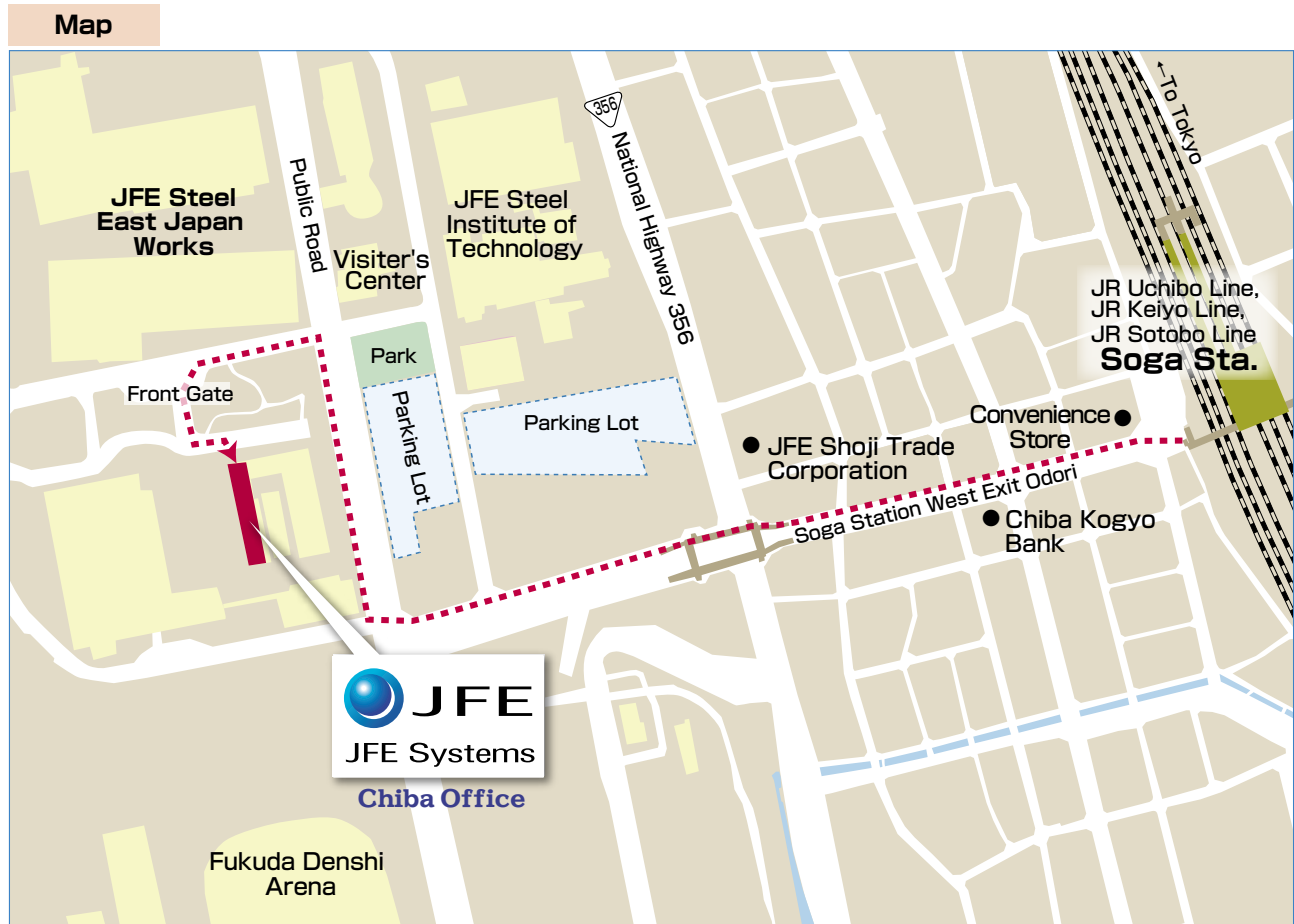

Access to JFE Systems Chiba Office

1-banchi, Kawasaki-cho, Chuo-ku, Chiba, Chiba (in JFE Steel East Japan Works)
260-0835
Telephone: +81-43-262-2686 Facsimile: +81-43-262-2134

※ ← The shortest route from station.

◎ Access

JR Uchibo Line, JR Keiyo Line, JR Sotobo Line, 20 minutes walk from Soga Station (West Exit).