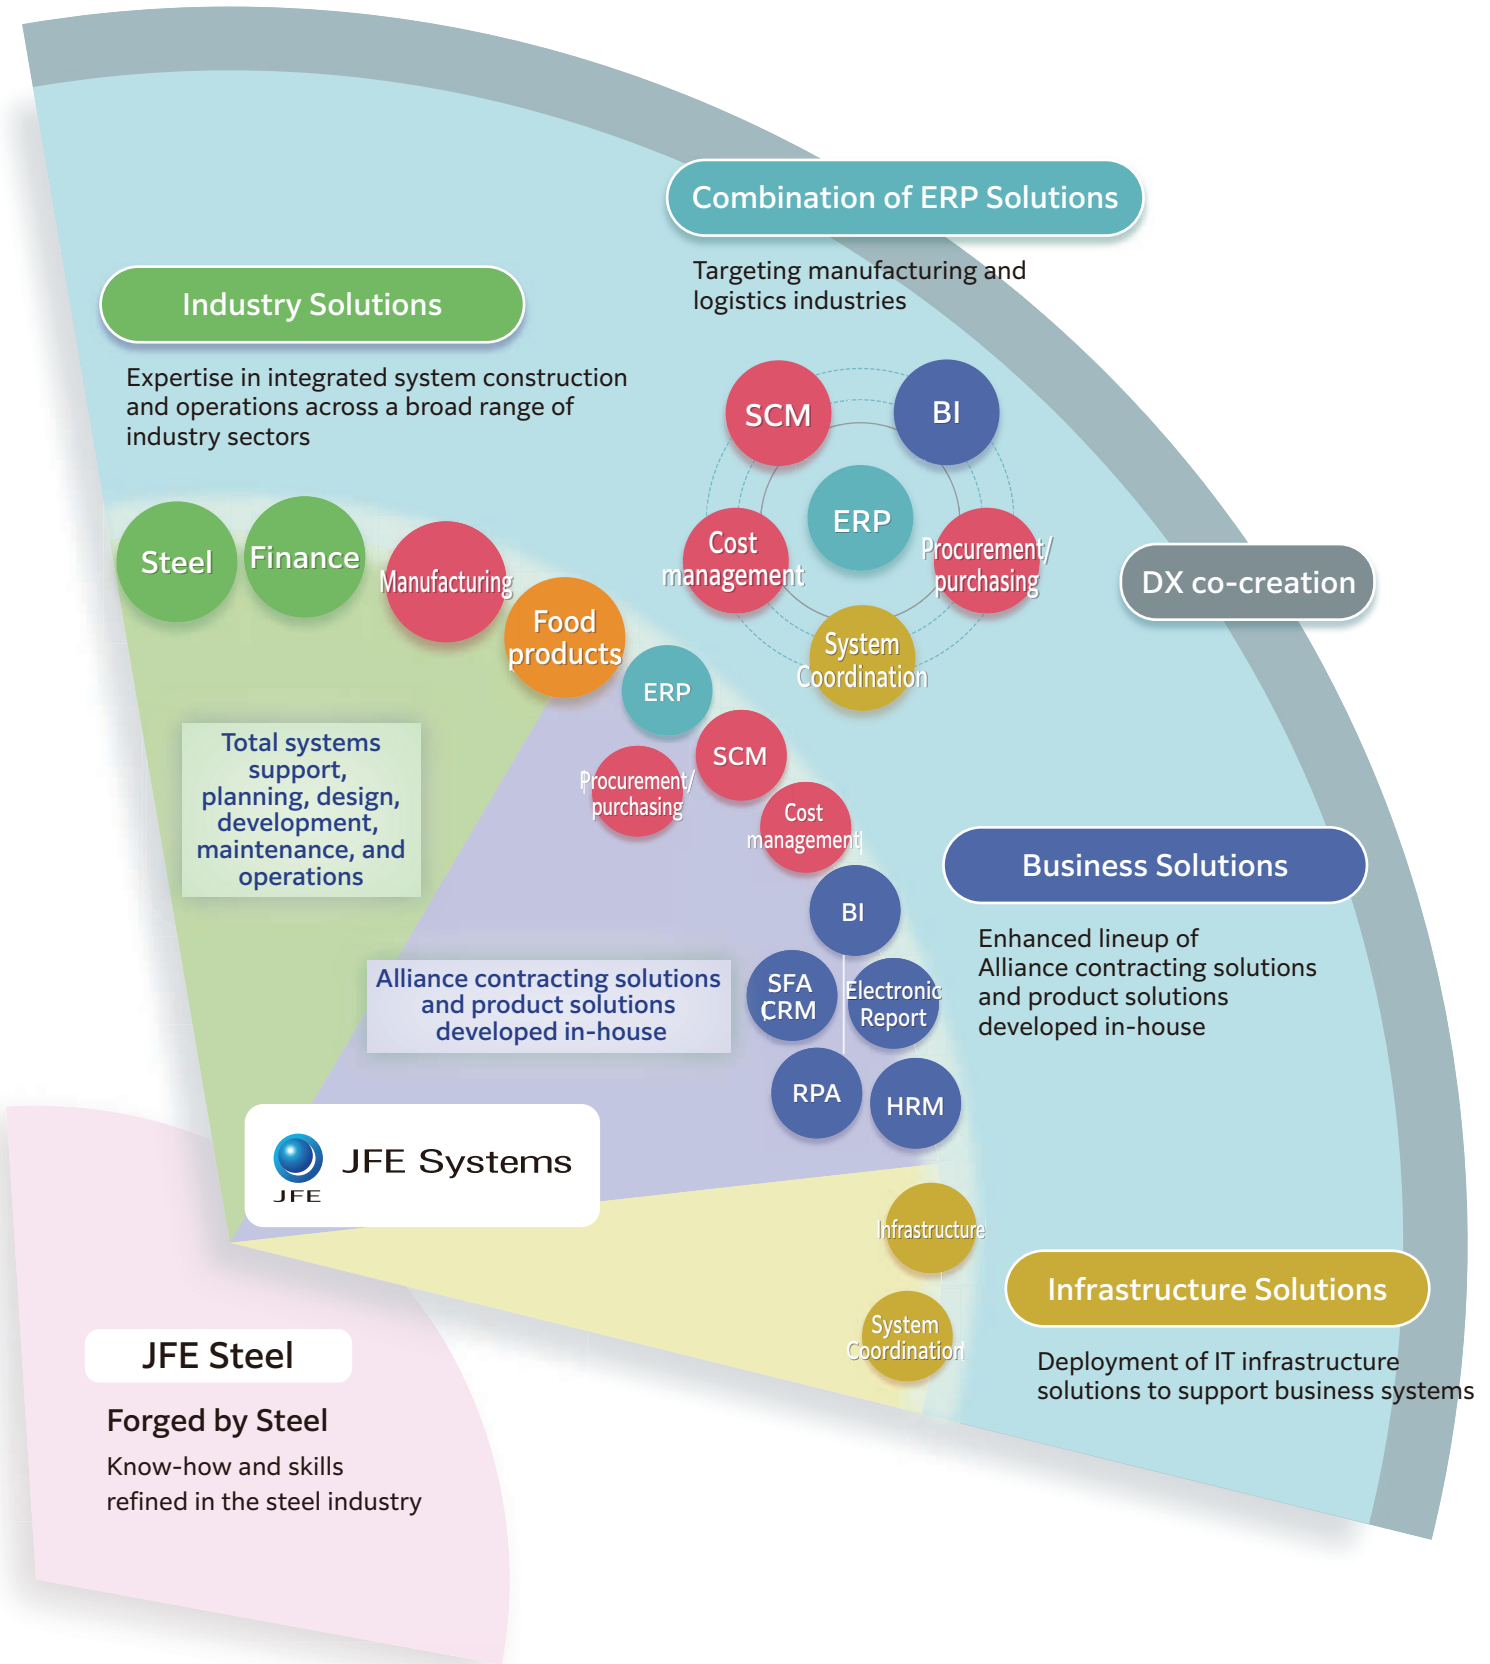

With over twenty years of experience in the product business, we currently provide a broad and wide-ranging lineup of package products, including cost management systems and procurement systems based on our experience in systems construction for JFE Steel, and electronic document solutions and food product quality information systems based on infrastructure and database technologies.

## Providing Total ERP Solutions

We provide total solutions by drawing on ERP product combinations to support innovation among our customers. Our experts combine ERP as a core system and our proprietary products as building blocks to construct highly usable, highly effective systems in line with customer business processes.

# SOLUTIONS LINEUP

Our lineup of solutions includes solutions in the following four areas: combined ERP solutions, industry solutions, business solutions, and infrastructure solutions.

We further seek to draw on Digital transformation(DX) co-creation.

### Food Industry Solutions

**Integrated products data management**      •**Mercrius®**

**Formula/food additive regulation management**      •**Quebel®**

**Cloud Services**

- MerQurius Net®
- Mercrius Cloud®
- MerQurius® Cloud
- AI Proofing Tool P2Ai